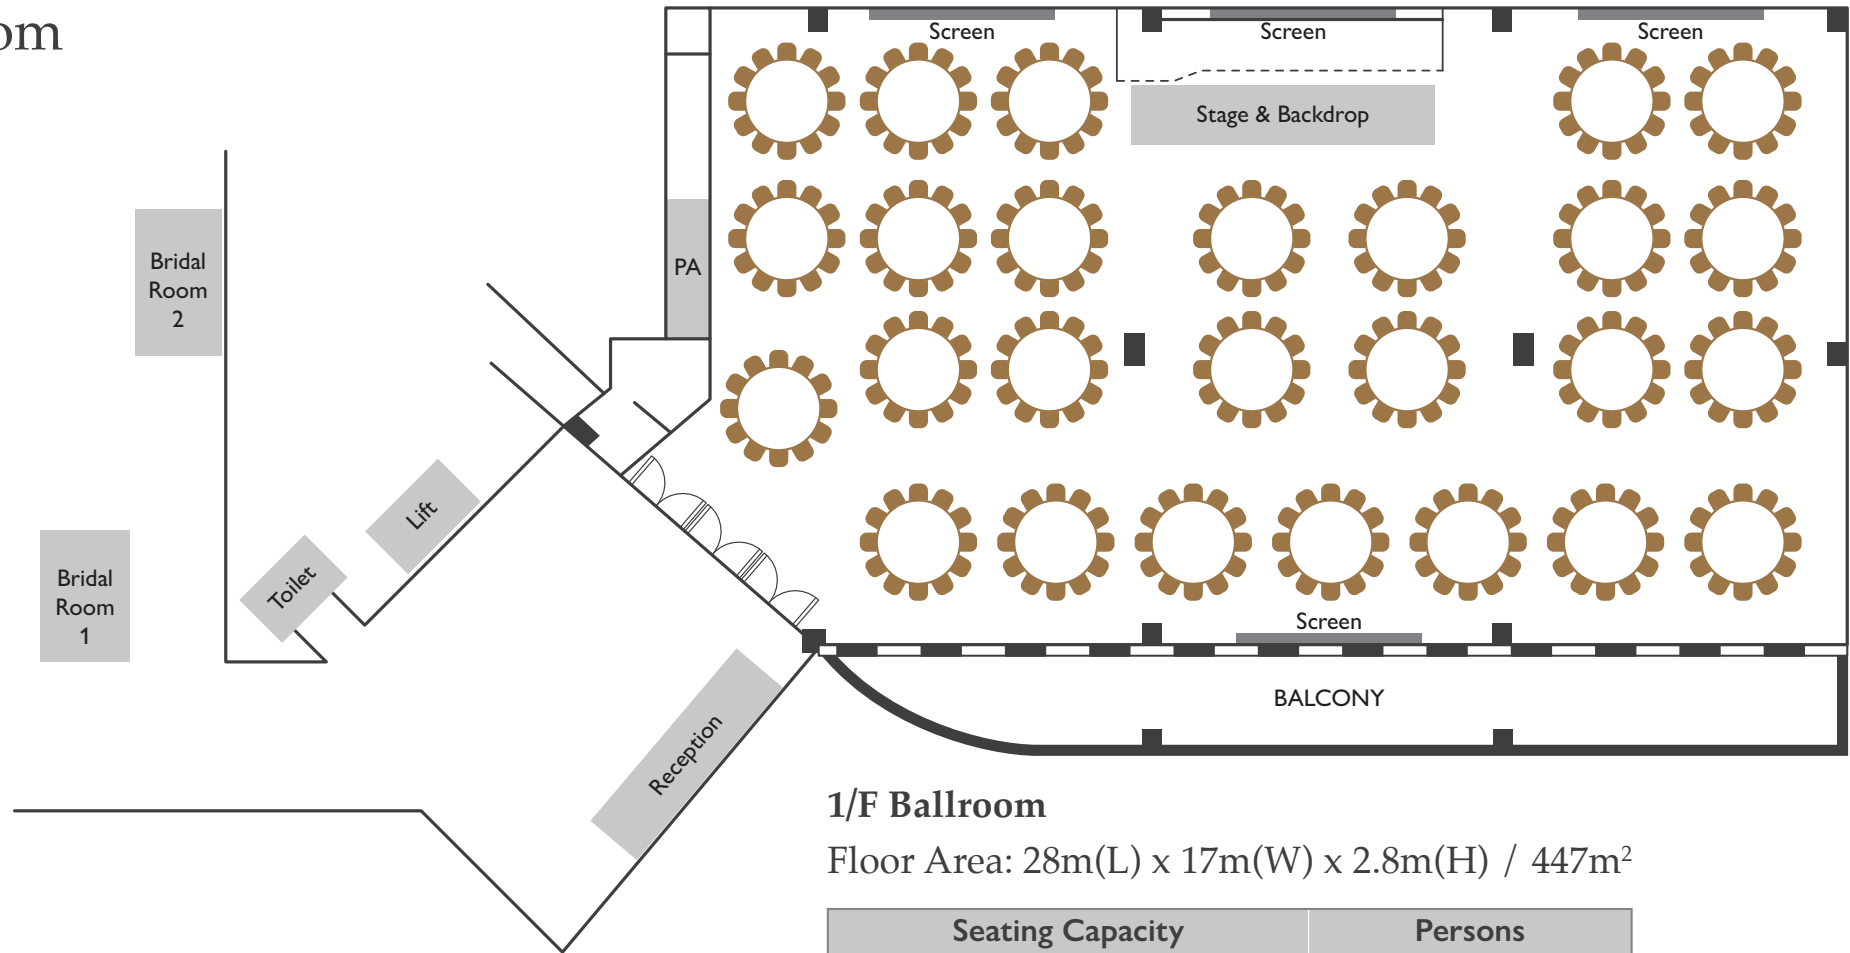

HONG KONG GOLD COAST YACHT & COUNTRY CLUB

Ballroom

1/F Ballroom

Floor Area: 28m(L) x 17m(W) x 2.8m(H) / 447m²

Seating Capacity	Persons
Cocktail Reception	200
Buffet	240
Theatre Style	300
Round Table	312

1/F Foyer

Floor Area: 8m(L) x 7.5m(W) x 2.1m(H) / 65m²